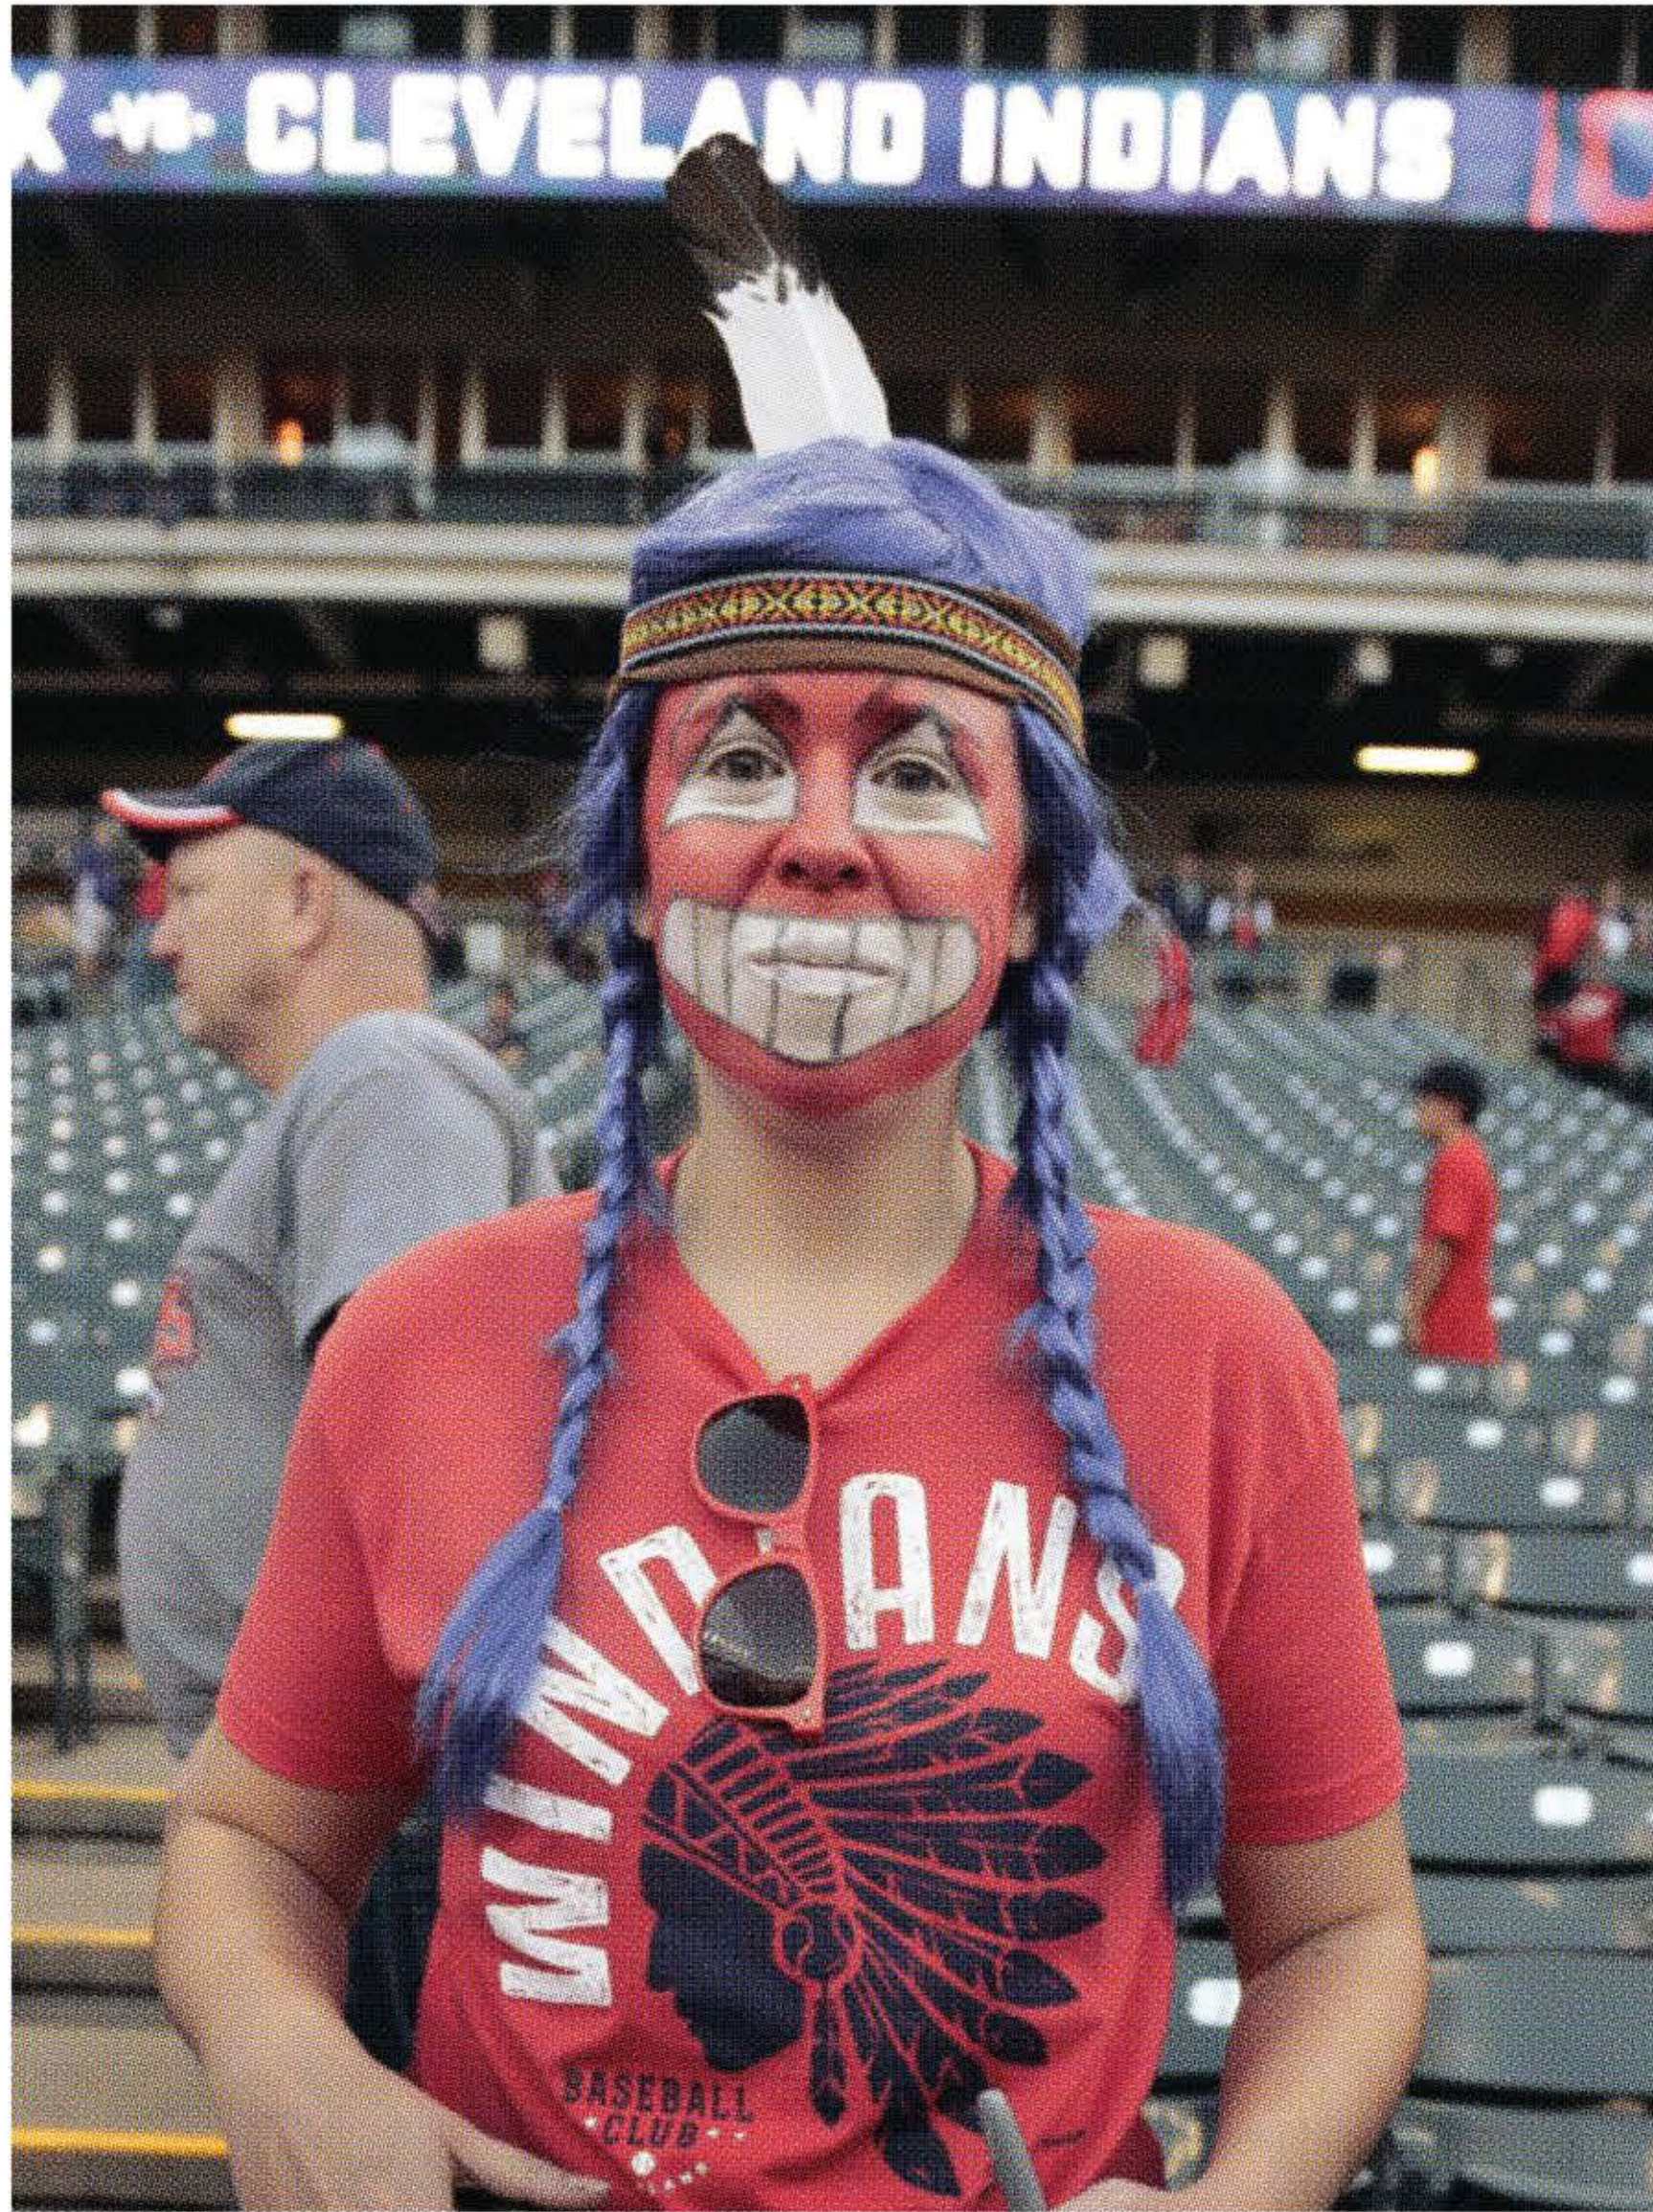

~~BLACKFACE~~
IS
~~BAD.~~

~~REDFACE~~
IS
~~OK?!~~

DB

AMERICA'S LAST ACCEPTABLE RACIST SYMBOL

A handwritten signature or logo in the bottom right corner, consisting of a stylized, cursive letter 'Z' or similar character.